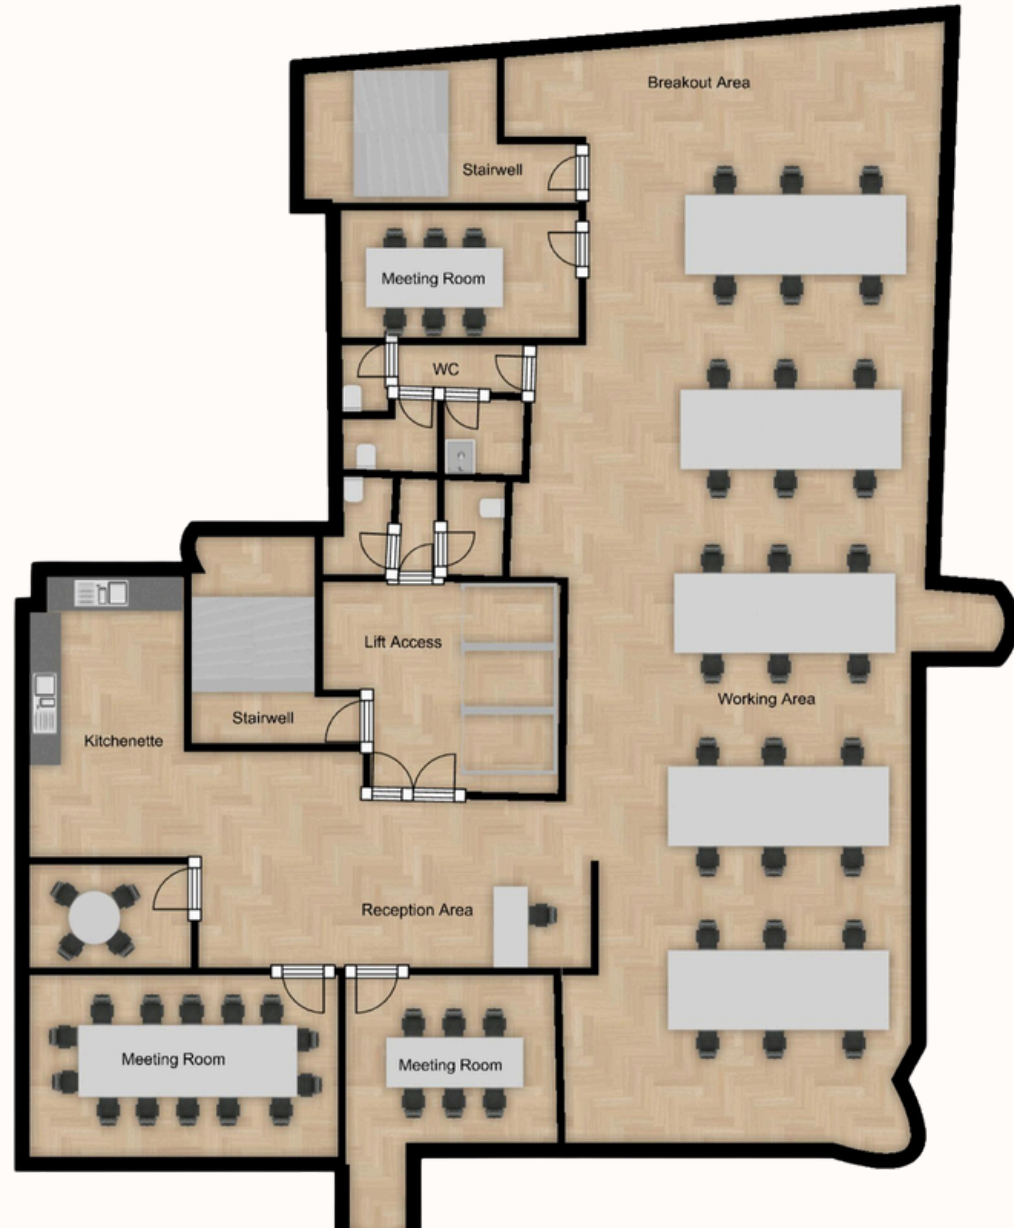

# 1st Floor

## Your Space

3,518 sqft

50 Desks

Kitchenette

Access Control

Excellent Natural Light

Air Conditioning

Shower Facilities

Lift Access

For Indicative Purposes