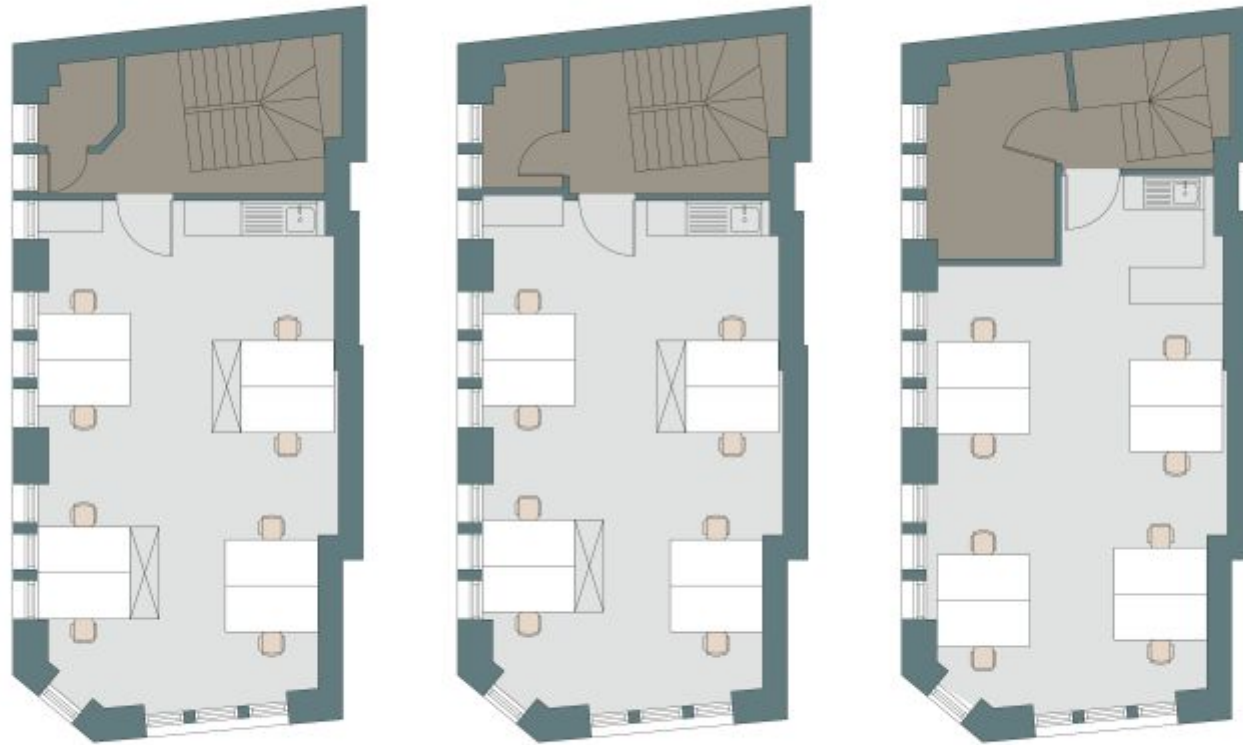

Floor Plan

About This Workspace

Tucked away in the heart of Soho, 46 Dean Street offers a stylish, self-contained office arranged over three floors. Recently refurbished, the space blends character features with modern finishes, including excellent natural light, comfort cooling, fitted meeting room, phone booth and high-quality kitchen facilities. Surrounded by Soho's renowned restaurants, bars and culture, with superb transport links close by, this is a standout West End workspace.

Workspace Amenities

Air Conditioning

Meeting Rooms

Phone Booth

Workspace Specification

Floor/Unit	Status	Size	Price	Term
3rd Floor	Available	458	£5,550	24 months

Connectivity

Tucked away in the heart of Soho, 46 Dean Street offers a stylish, self-contained office arranged over three floors. Recently refurbished, the space blends character features with modern finishes, including excellent natural light, comfort cooling, f...