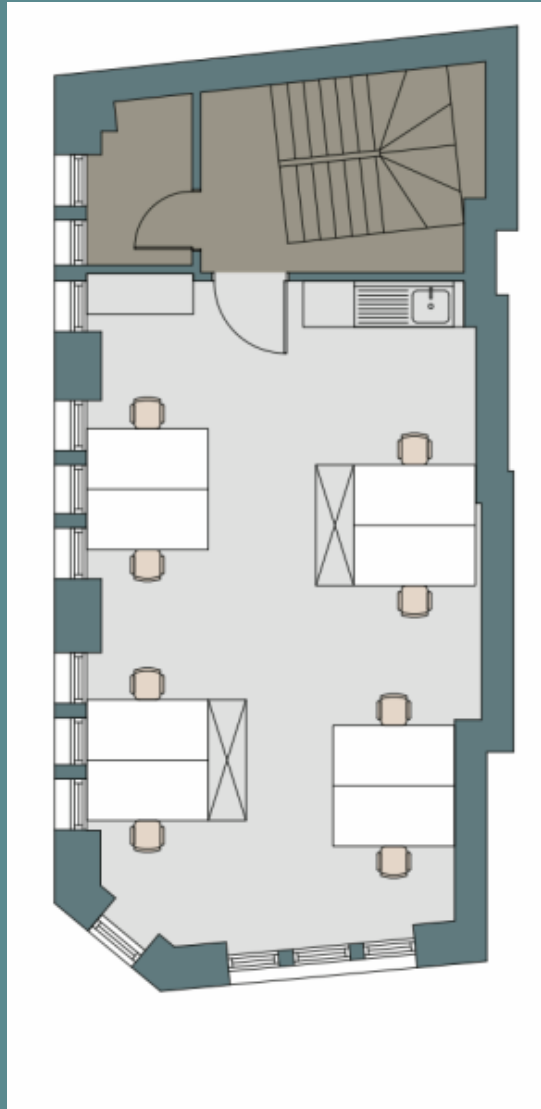

Floor Plan

About This Workspace

Tucked away in the heart of Soho, 46 Dean Street offers a stylish, self-contained office arranged over three floors. Recently refurbished, the space blends character features with modern finishes, including excellent natural light, comfort cooling, fitted meeting room, phone booth and high-quality kitchen facilities. Surrounded by Soho's renowned restaurants, bars and culture, with superb transport links close by, this is a standout West End workspace.

Workspace Amenities

Air Conditioning

Meeting Rooms

Workspace Specification

Floor/Unit	Status	Size	Price	Term
2nd Floor	Available	454	£6,850	24 months

Connectivity

Tucked away in the heart of Soho, 46 Dean Street offers a stylish, self-contained office arranged over three floors. Recently refurbished, the space blends character features with modern finishes, including excellent natural light, comfort cooling, f...