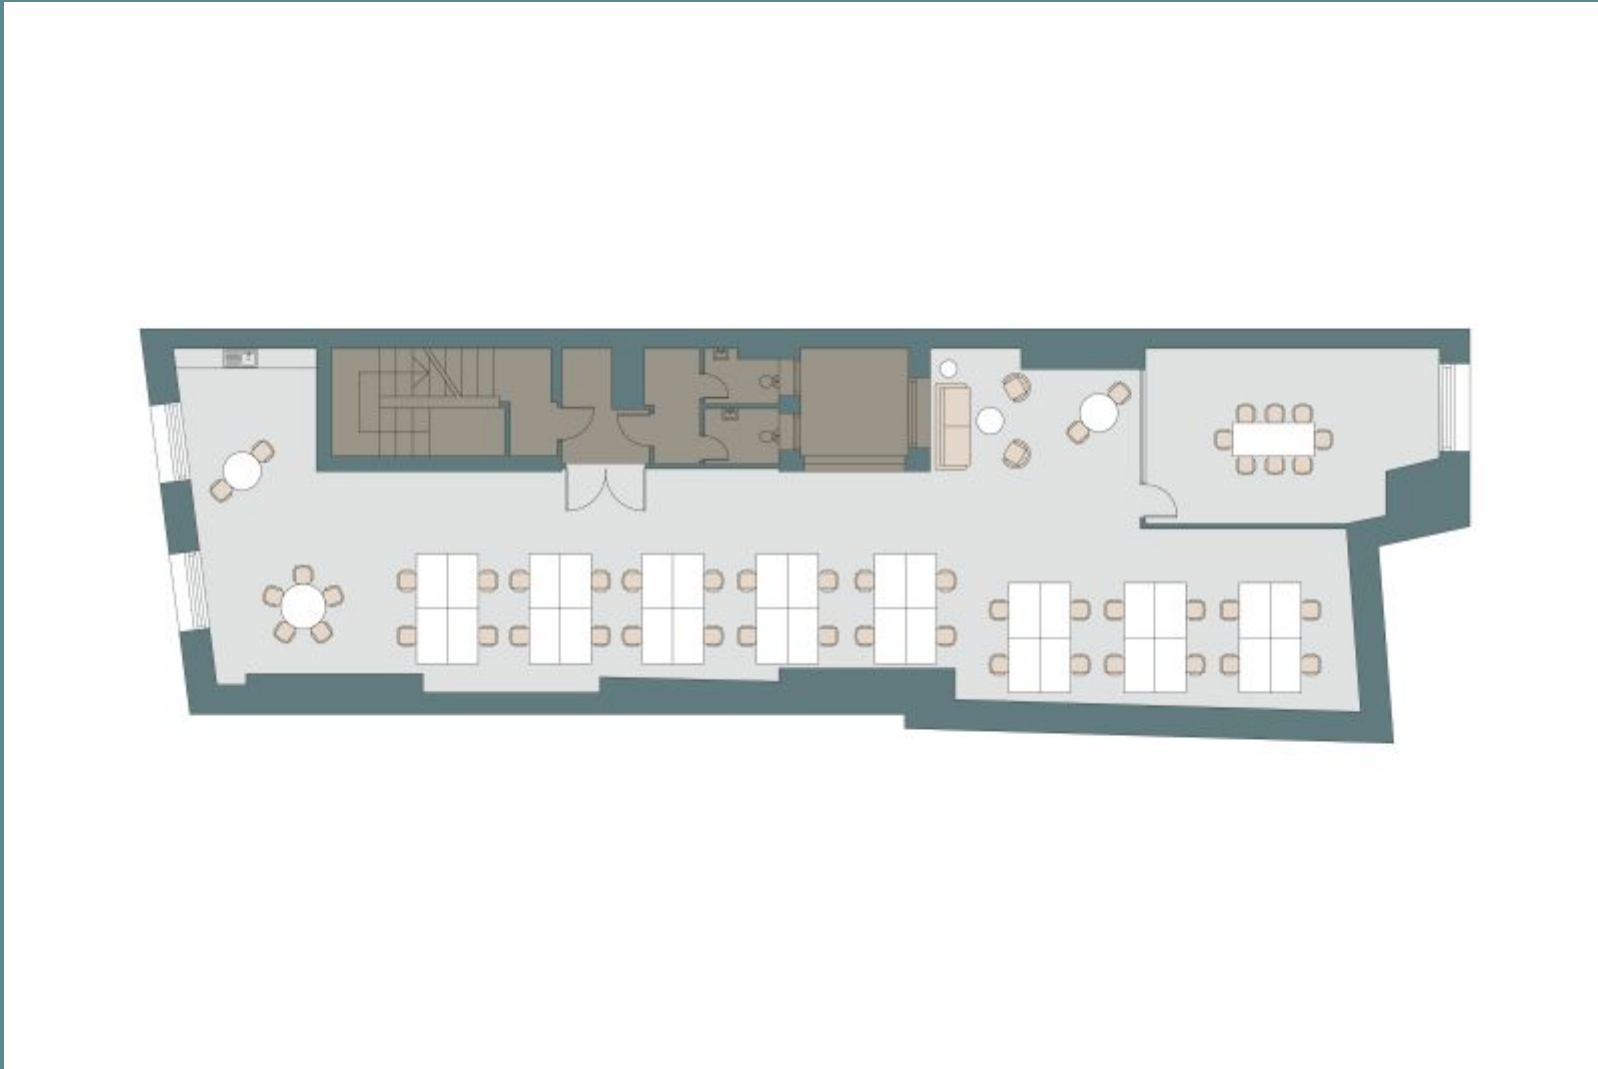

1st Floor, 140 Shoreditch High Street

Shoreditch

Sq Ft: 1010

Monthly Price: £9,200

Floor Plan

About This Workspace

Welcome to an inspiring haven perched above the trendy retailer Carhartt. The 1st floor of this former warehouse building has undergone a recent, high-spec refurbishment, setting the stage for your next creative venture. The space boasts modern amenities, including new air conditioning, contemporary black track LED lighting, LED strip lights, a fresh kitchenette, and a raised engineered timber floor featuring convenient floor boxes. The office's design-forward aesthetics showcase a cohesive color scheme, creating an ideal home for a creative studio.

Workspace Amenities

Access Control

Air Conditioning

Excellent Natural Light

Workspace Specification

Floor/Unit	Status	Size	Price	Term
1st Floor	Available	1010	£9,200	24 months

Connectivity

Welcome to an inspiring haven perched above the trendy retailer Carhartt. The 1st floor of this former warehouse building has undergone a recent, high-spec refurbishment, setting the stage for your next creative venture. The space boasts modern amenities...