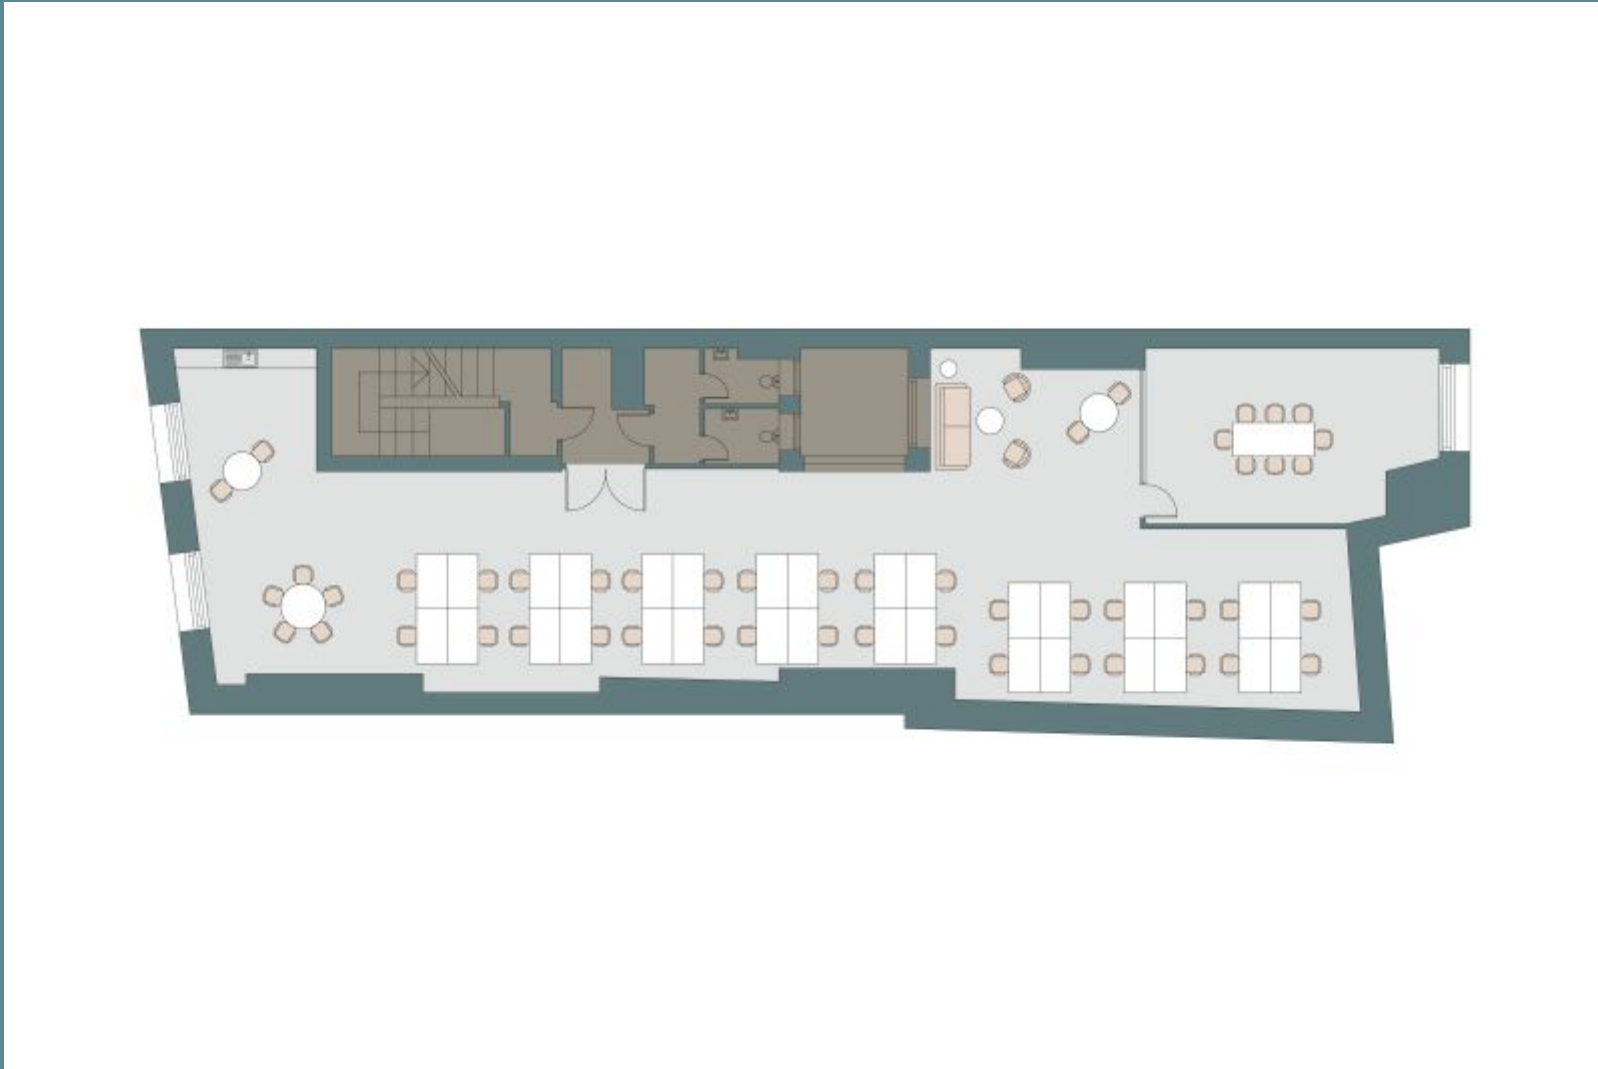

1st Floor, 140 Shoreditch High Street

Shoreditch

Sq Ft: 1010

Monthly Price: £9,050

Floor Plan

About This Workspace

Welcome to an inspiring haven perched above the trendy retailer Carhartt. The 1st floor of this former warehouse building has undergone a recent, high-spec refurbishment, setting the stage for your next creative venture. The space boasts modern amenities, including new air conditioning, contemporary black track LED lighting, LED strip lights, a fresh kitchenette, and a raised engineered timber floor featuring convenient floor boxes. The office's design-forward aesthetics showcase a cohesive color scheme, creating an ideal home for a creative studio.

Workspace Amenities

Access Control

Air Conditioning

Excellent Natural Light

Workspace Specification

Floor/Unit	Status	Size	Price	Term
1st Floor	Available	1010	£9,050	24 months

Connectivity

Welcome to an inspiring haven perched above the trendy retailer Carhartt. The 1st floor of this former warehouse building has undergone a recent, high-spec refurbishment, setting the stage for your next creative venture. The space boasts modern ameni...