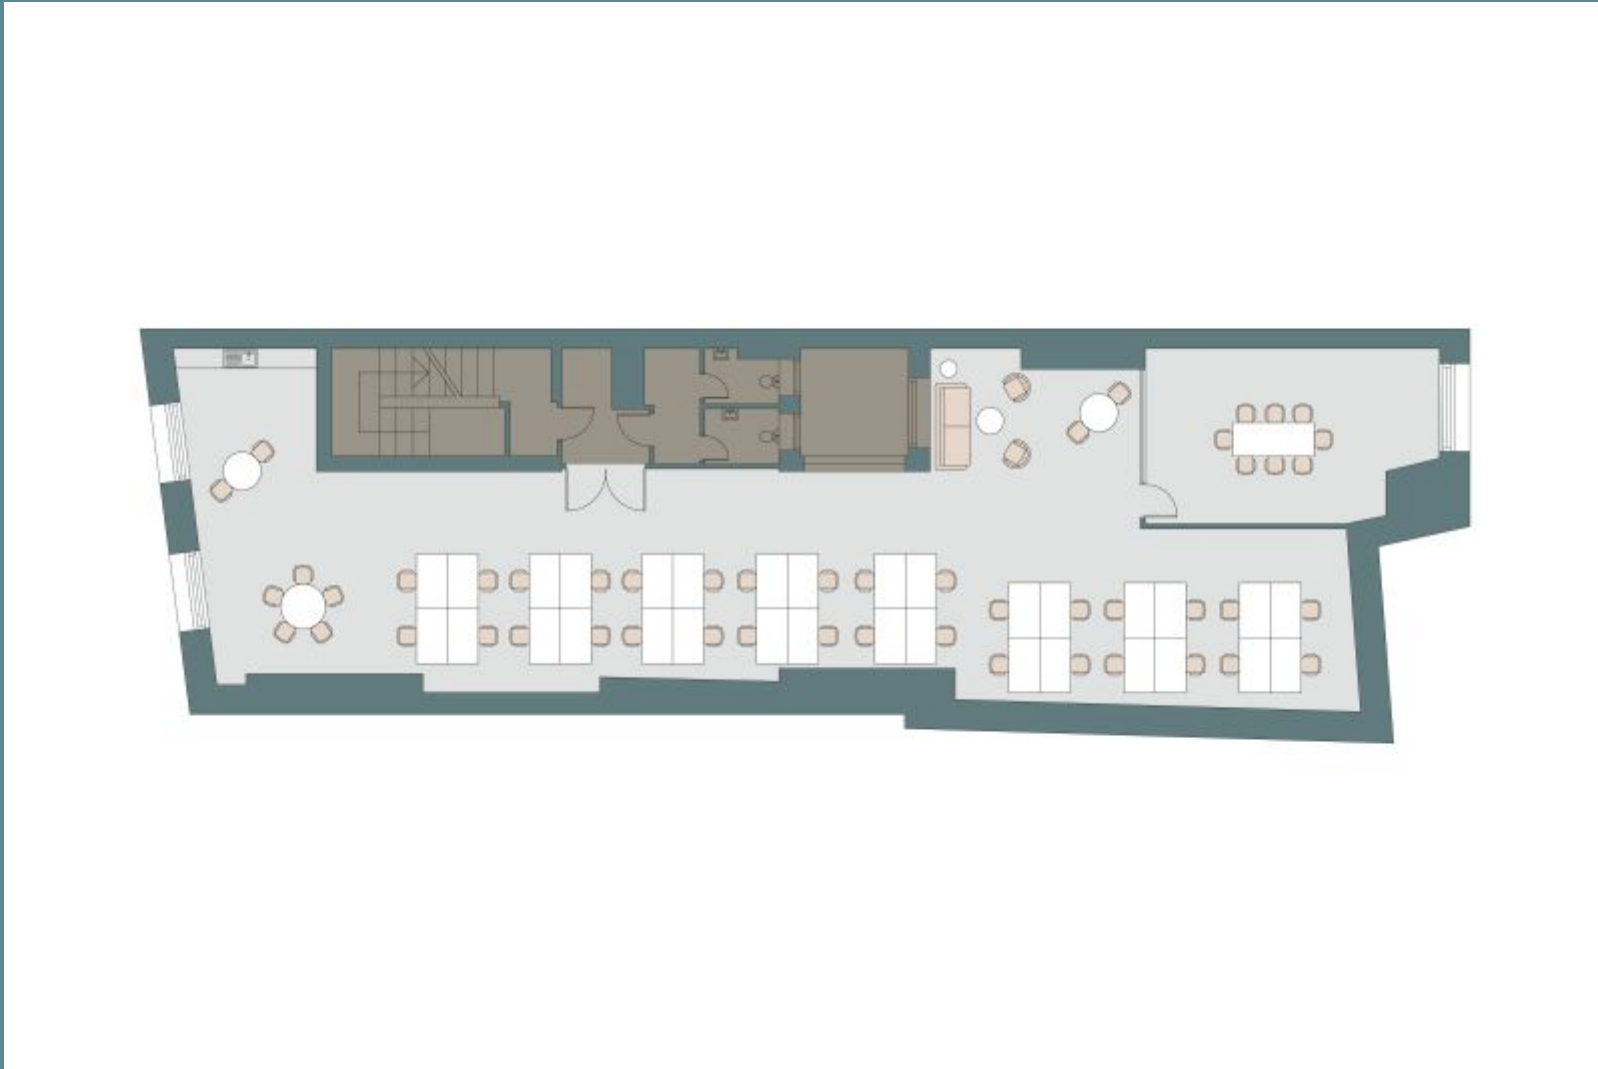

1st Floor, 140 Shoreditch High Street

Shoreditch

Sq Ft: 1010

Monthly Price: £9,050

Floor Plan

About This Workspace

Welcome to an inspiring haven perched above the trendy retailer Carhartt. The 1st floor of this former warehouse building has undergone a recent, high-spec refurbishment, setting the stage for your next creative venture. The space boasts modern amenities, including new air conditioning, contemporary black track LED lighting, LED strip lights, a fresh kitchenette, and a raised engineered timber floor featuring convenient floor boxes. The office's design-forward aesthetics showcase a cohesive color scheme, creating an ideal home for a creative studio.

Workspace Amenities

Access Control

Air Conditioning

Excellent Natural Light

Workspace Specification

Floor/Unit	Status	Size	Price	Term
1st Floor	Available	1010	£9,050	24 months

Connectivity

Welcome to an inspiring haven perched above the trendy retailer Carhartt. The 1st floor of this former warehouse building has undergone a recent, high-spec refurbishment, setting the stage for your next creative venture. The space boasts modern amenities...